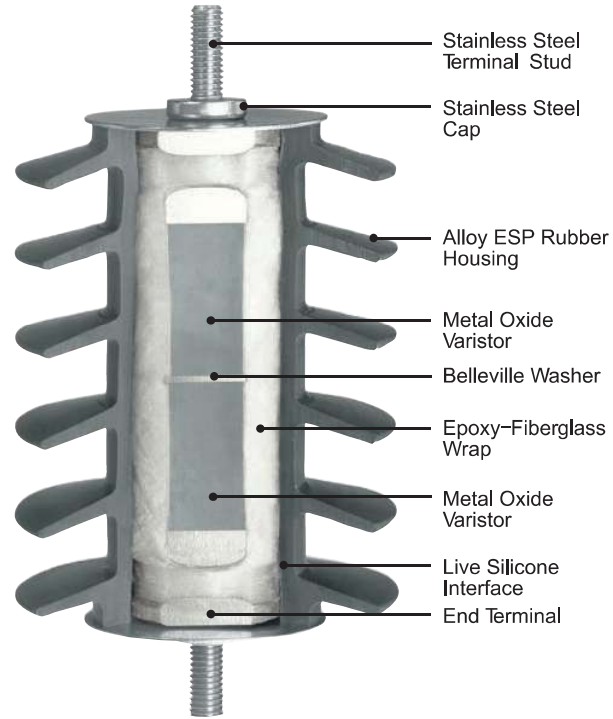

### Typical Cutaway (Arrester Only)

### Diagram

## ***Polymeric Housed Metal-oxide Surge Arresters Without Gaps Norminal Discharge Current 5KA***

## ***Polymeric Housed Metal-oxide Surge Arresters Without Gaps Norminal Discharge Current 10KA***