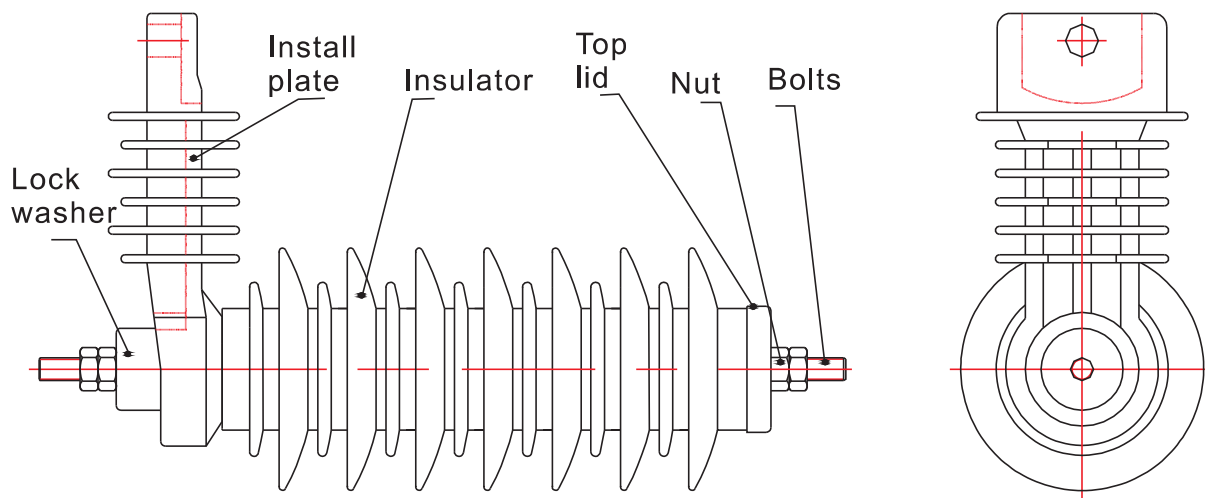

### Typical Cutaway (Arrester Only)

### Diagram

## ***Polymeric Housed Metal-oxide Surge Arresters Without Gaps Norminal Discharge Current 5KA***