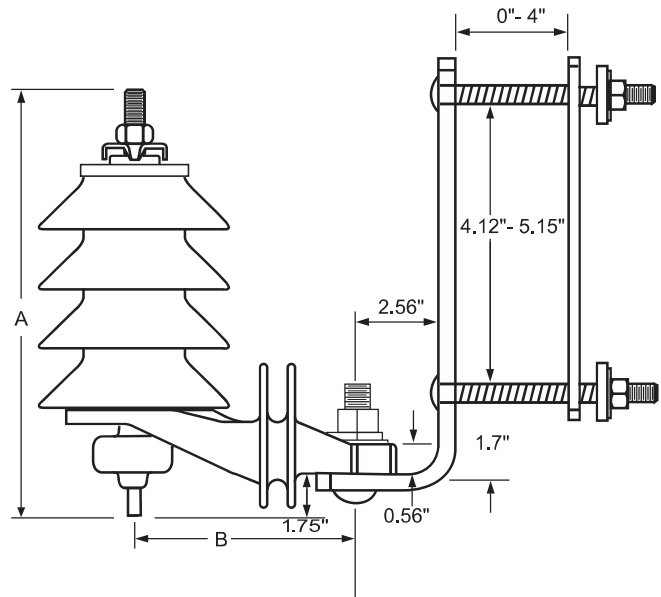

### Electrical Characteristics

Catalog Number	MOA Rated voltage	MCOV	Current impulse Residual Voltage			2ms Rectangular current impulse withstand	4/10 us High current impulse withstand
			1/4 us Lightning current impulse	8/20 us Lightning current impulse	30/60 us Switching current impulse		
	kV(rms)	kV(rms)	kV(crest)	kV(crest)	kV(crest)	A(crest)	kA(crest)
YH10W-3	3	2.55	11.3	9	8.9	250	100
YH10W-6	6	5.1	22.6	18	16.8	250	100
YH10W-9	9	7.65	33.7	27	23.8	250	100
YH10W-10	10	8.4	36	30	23	250	100
YH10W-11	11	9.4	40	33	30	250	100
YH10W-12	12	10.2	42.2	36	27	250	100
YH10W-15	15	12.7	51	45	38.5	250	100
YH10W-18	18	15.3	61.5	54	46.2	250	100
YH10W-21	21	17	71.8	63	54.2	250	100
YH10W-24	24	19.5	82	72	62	250	100
YH10W-27	27	22	92	81	69.8	250	100
YH10W-30	30	24.4	102	90	79	250	100
YH10W-33	33	27.5	112	99	86.7	250	100
YH10W-36	36	29	123	108	92.4	250	100

## TYPICAL MOUNTING CONFIGURATIONS AND HARDWARE

Figure 1

Figure 2

Figure 3

### Standard Mounting Brackets

Figure 4