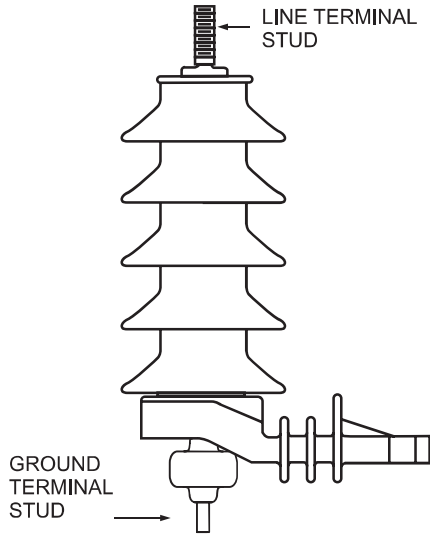

## ***Polymeric Housed Metal-oxide Surge Arresters Without Gaps Norminal Discharge Current 10KA***

### Electrical Characteristics

Catalog Number	MOA Rated voltage	MCOV	Current impulse Residual Voltage			2ms Rectangular current impulse withstand	4/10 us High current impulse withstand
			1/4 us Lightning current impulse	8/20 us Lightning current impulse	30/60 us Switching current impulse		
	kV(rms)	kV(rms)	kV(crest)	kV(crest)	kV(crest)	A(crest)	kA(crest)
YH10W-3	3	2.55	11.3	9	8.9	250	100
YH10W-6	6	5.1	22.6	18	16.8	250	100
YH10W-9	9	7.65	33.7	27	23.8	250	100
YH10W-10	10	8.4	36	30	23	250	100
YH10W-11	11	9.4	40	33	30	250	100
YH10W-12	12	10.2	42.2	36	27	250	100
YH10W-15	15	12.7	51	45	38.5	250	100
YH10W-18	18	15.3	61.5	54	46.2	250	100
YH10W-21	21	17	71.8	63	54.2	250	100
YH10W-24	24	19.5	82	72	62	250	100
YH10W-27	27	22	92	81	69.8	250	100
YH10W-30	30	24.4	102	90	79	250	100
YH10W-33	33	27.5	112	99	86.7	250	100
YH10W-36	36	29	123	108	92.4	250	100

## TYPICAL MOUNTING CONFIGURATIONS AND HARDWARE

Figure 1

Figure 2

Figure 3

### Standard Mounting Brackets

Figure 4