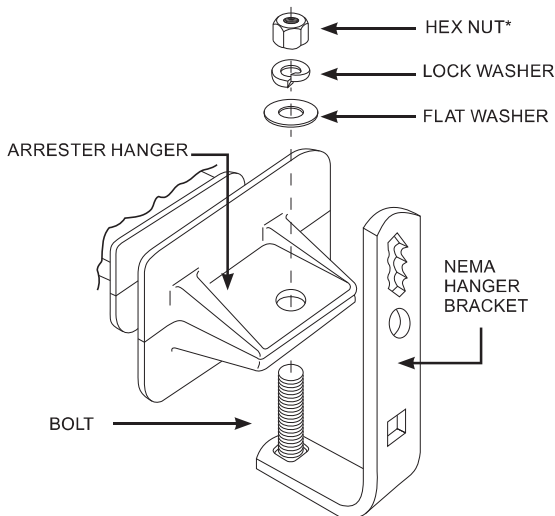

### Electrical Characteristics

Catalog Number	MOA Rated voltage	MCOV	Current impulse Residual Voltage			2ms Rectangular current impulse withstand	4/10 us High current impulse withstand
			1/4 us Lightning current impulse	8/20 us Lightning current impulse	30/60 us Switching current impulse		
	kV(rms)	kV(rms)	kV(crest)	kV(crest)	kV(crest)	A(crest)	kA(crest)
YH10W-3	3	2.55	11.3	9	8.9	250	100
YH10W-6	6	5.1	22.6	18	16.8	250	100
YH10W-9	9	7.65	33.7	27	23.8	250	100
YH10W-10	10	8.4	36	30	23	250	100
YH10W-11	11	9.4	40	33	30	250	100
YH10W-12	12	10.2	42.2	36	27	250	100
YH10W-15	15	12.7	51	45	38.5	250	100
YH10W-18	18	15.3	61.5	54	46.2	250	100
YH10W-21	21	17	71.8	63	54.2	250	100
YH10W-24	24	19.5	82	72	62	250	100
YH10W-27	27	22	92	81	69.8	250	100
YH10W-30	30	24.4	102	90	79	250	100
YH10W-33	33	27.5	112	99	86.7	250	100
YH10W-36	36	29	123	108	92.4	250	100

## TYPICAL MOUNTING CONFIGURATIONS AND HARDWARE

Figure 1

Figure 2

Figure 3

### Standard Mounting Brackets

Figure 4